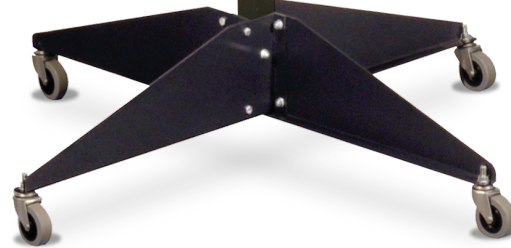

# INFRARED FLASH CURE F-SERIES

**F-100**  
16" x 16" Heater  
On/off power switch  
Includes levelers

**F-1000**  
18" x 18" Heater  
Heat control  
Includes wheels

High wattage and close coil density heater, for greater heater surface consistency.

Great heaters along with our built in heat shields allows Vastex flashes to be set closer to your garment, which increases efficiency and productivity.

**15 YEAR  
HEATER WARRANTY**

**F-1000**  
Shown with standard stand