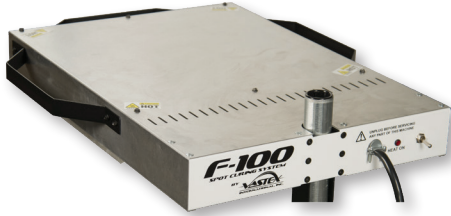

# INFRARED FLASH CURE F-SERIES

**F-100**  
16" x 16" Heater  
On/off power switch  
Includes levelers

**F-1000**  
18" x 18" Heater  
Heat control  
Includes wheels

High wattage and close coil density heater, for greater heater surface consistency.

Great heaters along with our built in heat shields allows Vastex flashes to be set closer to your garment, which increases efficiency and productivity.

**15 YEAR  
HEATER WARRANTY**

**F-1000**  
Shown with standard stand

## F-100

16" x 16" (41 x 41 cm)  
1,625w @ 120v or 240v  
NEMA 5-15P or 6-15P

Heater Size  
Power (Wattage)  
Power Plug

## F-1000

18" x 18" (46 x 46 cm)  
1,950w @ 120v or 2,600w @ 240v  
NEMA 5-20P or 6-15P