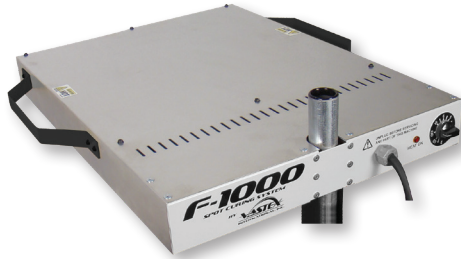

# INFRARED FLASH CURE F-SERIES

**F-100**  
16" x 16" Heater  
On/off power switch  
Includes levelers

**F-1000**  
18" x 18" Heater  
Heat control  
Includes wheels

High wattage and close coil density heater, for greater heater surface consistency.

Great heaters along with our built in heat shields allows Vastex flashes to be set closer to your garment, which increases efficiency and productivity.

**15 YEAR  
HEATER WARRANTY**

**F-1000**  
Shown with standard stand

## F-100

16" x 16" (41 x 41 cm)  
1,625w @ 120v or 240v  
NEMA 5-15P or 6-15P

Heater Size  
Power (Wattage)  
Power Plug

## F-1000

18" x 18" (46 x 46 cm)  
1,950w @ 120v or 2,600w @ 240v  
NEMA 5-20P or 6-15P